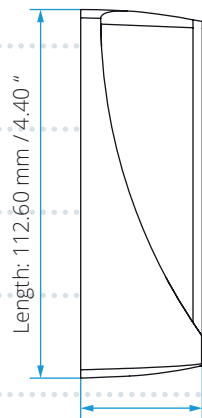

### Convenient

- Quick and easy installation
- No maintenance
- No power supply
- No phone line

Width: 112.60 mm / 4.40 "

Height: 37.50 mm / 1.45 "

<b>Weight [g / oz]</b>	350 g / 10.58 oz
<b>Battery overall lifetime</b>	2 years
<b>IP Rating</b>	IP 68 (Waterproof)
<b>Tampering detection</b>	Movements, case opening detection